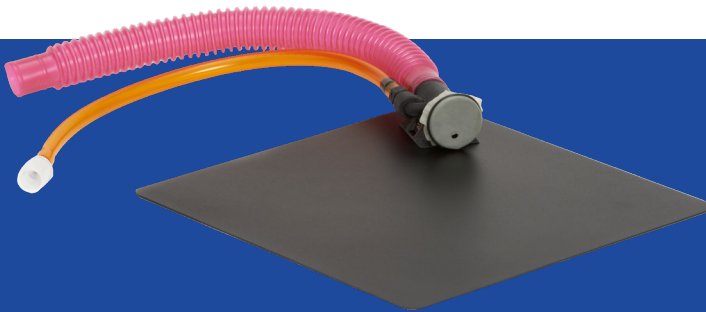

### NRB System (Non Re-breathing System)

Somni Scientific's Passive style Non Re-Breathing Mouse or Rat Nose Cone System was developed to help minimize exposure to users while also adding key features to simplify the process for the technician.

A magnetic base has been added to the nose cone eliminating the need to tape down the device. Magnetic animal positioners are also included to help the user keep the animal in the ideal position during their procedure. 10mm thick latex material provides a proper seal around the rodent's nose, keeping the gases inside the nose cone and minimizing waste gas exposure in the workplace.

#### FEATURES:

- Magnetic Base
- Magnetic Animal Positioners
- Low Flow Design
- 19mm or 15mm for Waste Gas Scavenging
- Color Coded Tubing