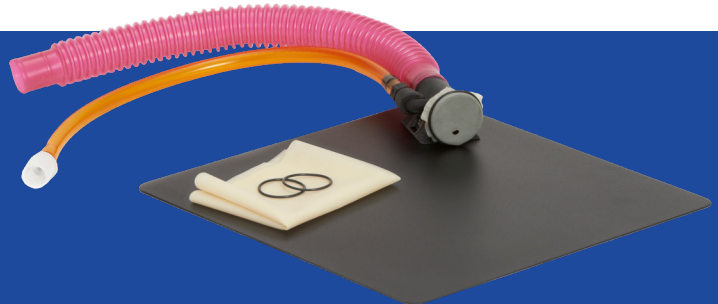

### NRB System (Non Re-breathing System)

Somni Scientific's Passive style Non Re-Breathing Mouse or Rat Nose Cone System was developed to help minimize exposure to users while also adding key features to simplify the process for the technician.

A magnetic base has been added to the nose cone eliminating the need to tape down the device. Magnetic animal positioners are also included to help the user keep the animal in the ideal position during their procedure. 10mm thick latex material provides a proper seal around the rodent's nose, keeping the gases inside the nose cone and minimizing waste gas exposure in the workplace.

#### FEATURES:

- Magnetic Base
- Magnetic Animal Positioners
- Low Flow Design
- 19mm or 15mm for Waste Gas Scavenging
- Color Coded Tubing